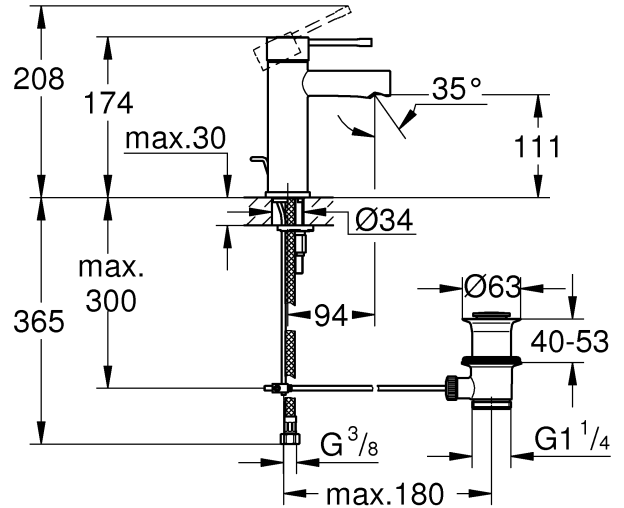

34 294

32 899

23 379

32 898

23 541

23 799

32 628

		32 901	
	150°		90°
	0°		0°
	360°		360°

1

2

3

	07 052	180mm
	*07 341	350mm

*19 017	13mm
	

A series of 20 horizontal lines spaced evenly down the page, providing a template for handwriting practice.

Pure Freude an Wasser

GROHE
WAVES