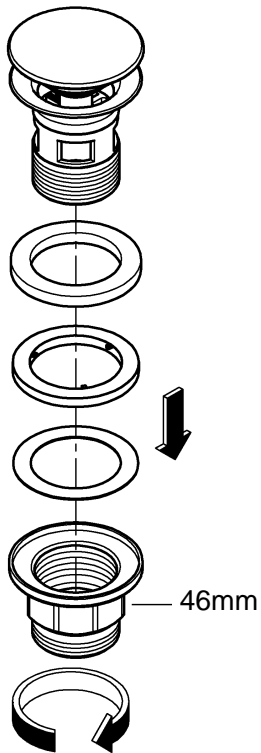

34 294

32 899

23 379

32 898

23 541

23 799

32 628

		32 901	
	150°		90°
	0°		0°
	360°		360°

1

2

3

	07 052	180mm
	*07 341	350mm

*19 017	13mm
	

A series of 20 horizontal lines spaced evenly down the page, providing a template for handwriting practice.

Pure Freude an Wasser

GROHE
WAVES