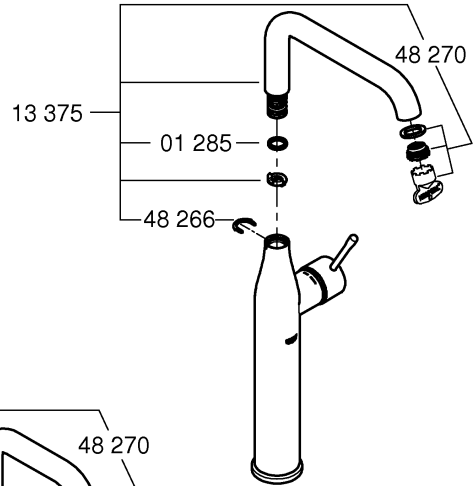

1

2

3

	07 052	180mm
	*07 341	350mm

*19 017	13mm
	

A series of 20 horizontal lines spaced evenly down the page, providing a template for handwriting practice.

Pure Freude an Wasser

GROHE
WAVES