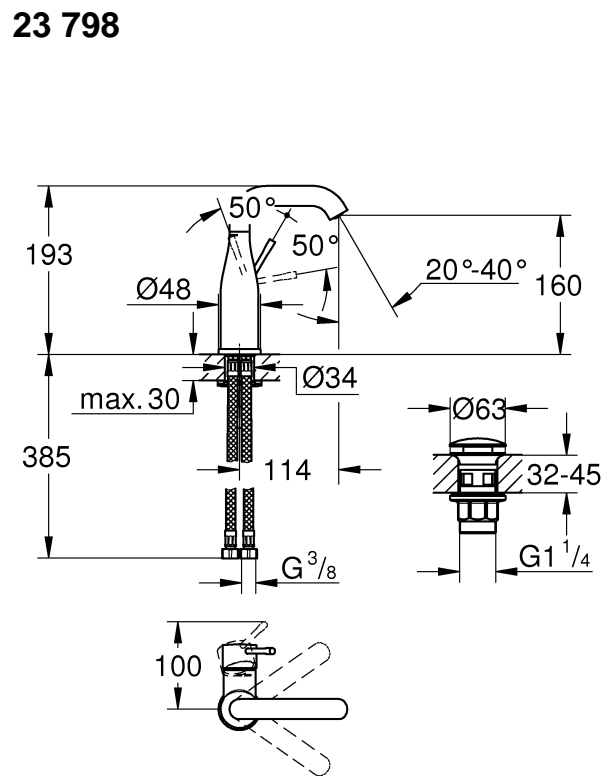

34 294

32 899

23 379

32 898

23 541

23 799

32 628

		32 901	
	150°		90°
	0°		0°
	360°		360°

1

2

3

	07 052	180mm
	*07 341	350mm

*19 017	13mm
	

A series of 20 horizontal lines spaced evenly down the page, providing a template for handwriting practice.

Pure Freude an Wasser

GROHE
WAVES