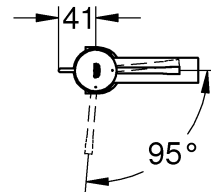

34 294

32 899

23 379

32 898

23 541

23 799

32 628

		32 901	
	150°		90°
	0°		0°
	360°		360°

1

2

3

	07 052	180mm
	*07 341	350mm

*19 017	13mm
	

A series of 20 horizontal lines spaced evenly down the page, providing a template for handwriting practice.

Pure Freude an Wasser

GROHE
WAVES