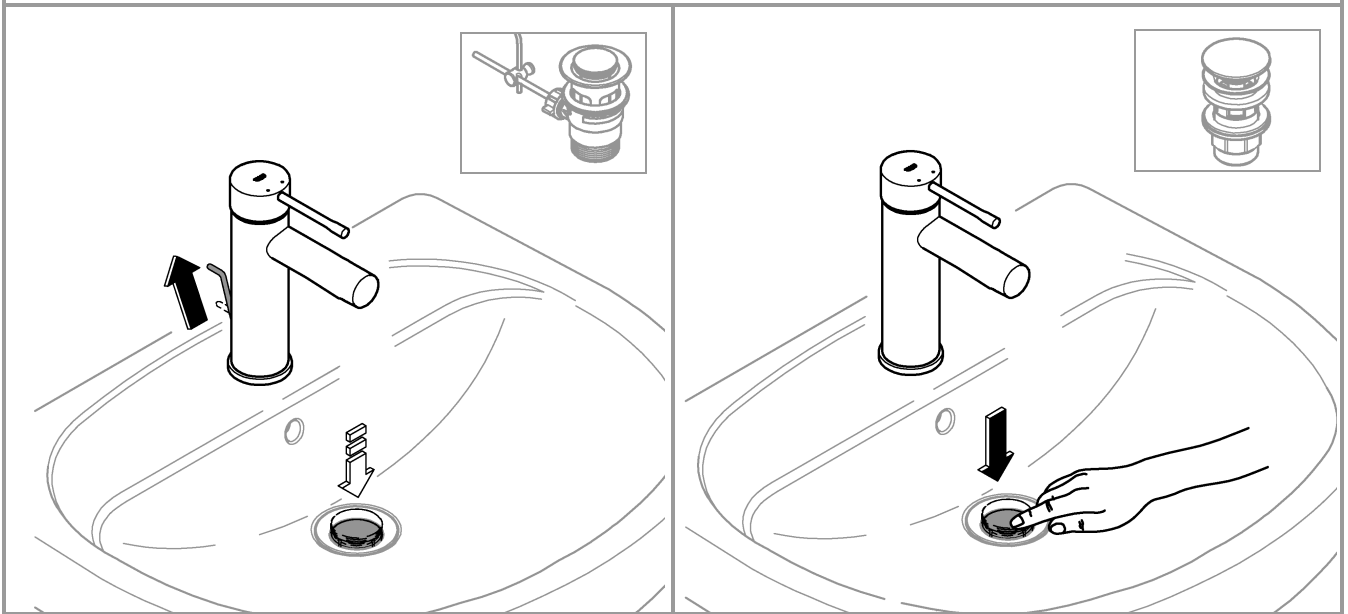

1

2

3

	07 052	180mm
	*07 341	350mm

*19 017	13mm
	

A series of 20 horizontal lines spaced evenly down the page, providing a template for handwriting practice.

Pure Freude an Wasser

GROHE
WAVES