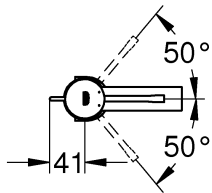

34 294

32 899

23 379

32 898

23 541

23 799

32 628

		32 901	
	150°		90°
	0°		0°
	360°		360°

1

2

3

	07 052	180mm
	*07 341	350mm

*19 017	13mm
	

A series of 20 horizontal lines spaced evenly down the page, providing a template for handwriting practice.

Pure Freude an Wasser

GROHE
WAVES