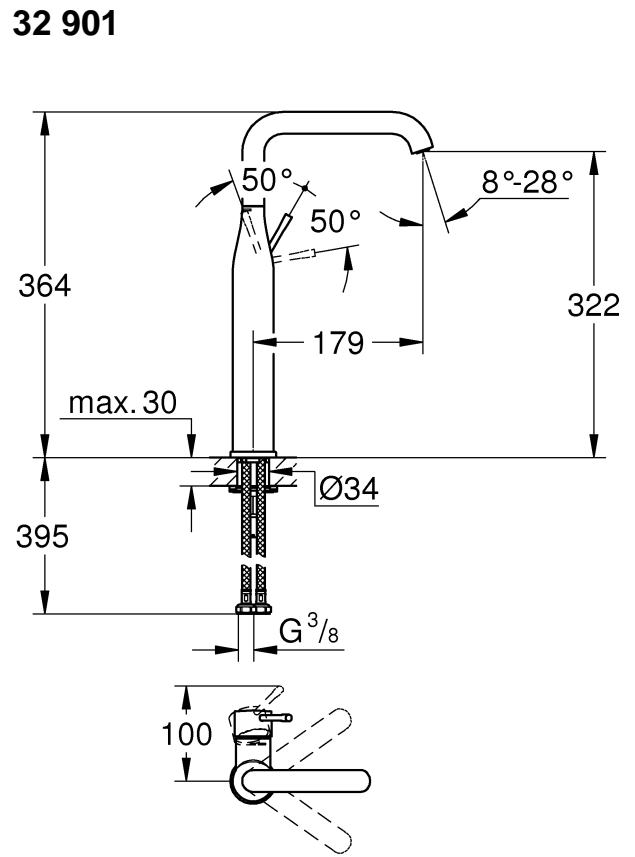

34 294

32 899

23 379

32 898

23 541

23 799

32 628

		32 901	
	150°		90°
	0°		0°
	360°		360°

1

2

3

	07 052	180mm
	*07 341	350mm

*19 017	13mm
	

A series of 20 horizontal lines spaced evenly down the page, providing a template for handwriting practice.

Pure Freude an Wasser

GROHE
WAVES