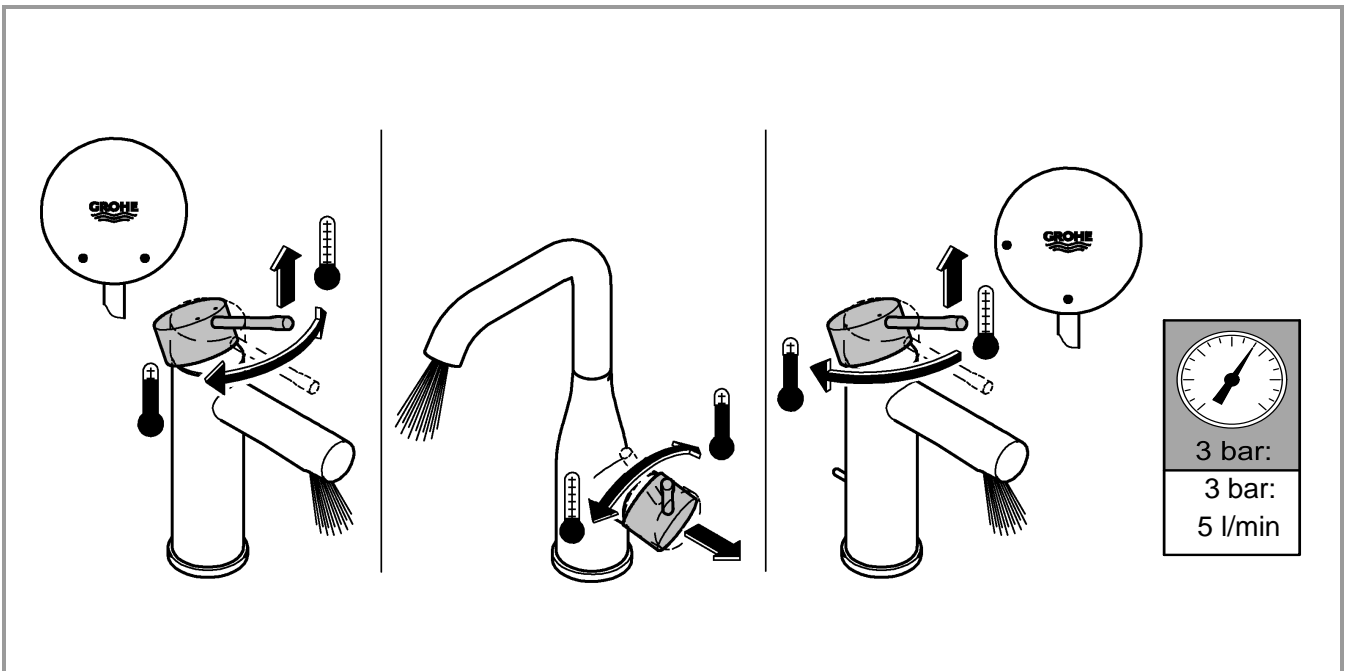

1

2

3

	07 052	180mm
	*07 341	350mm

*19 017	13mm
	

A series of 20 horizontal lines spaced evenly down the page, providing a template for handwriting practice.

Pure Freude an Wasser

GROHE
WAVES