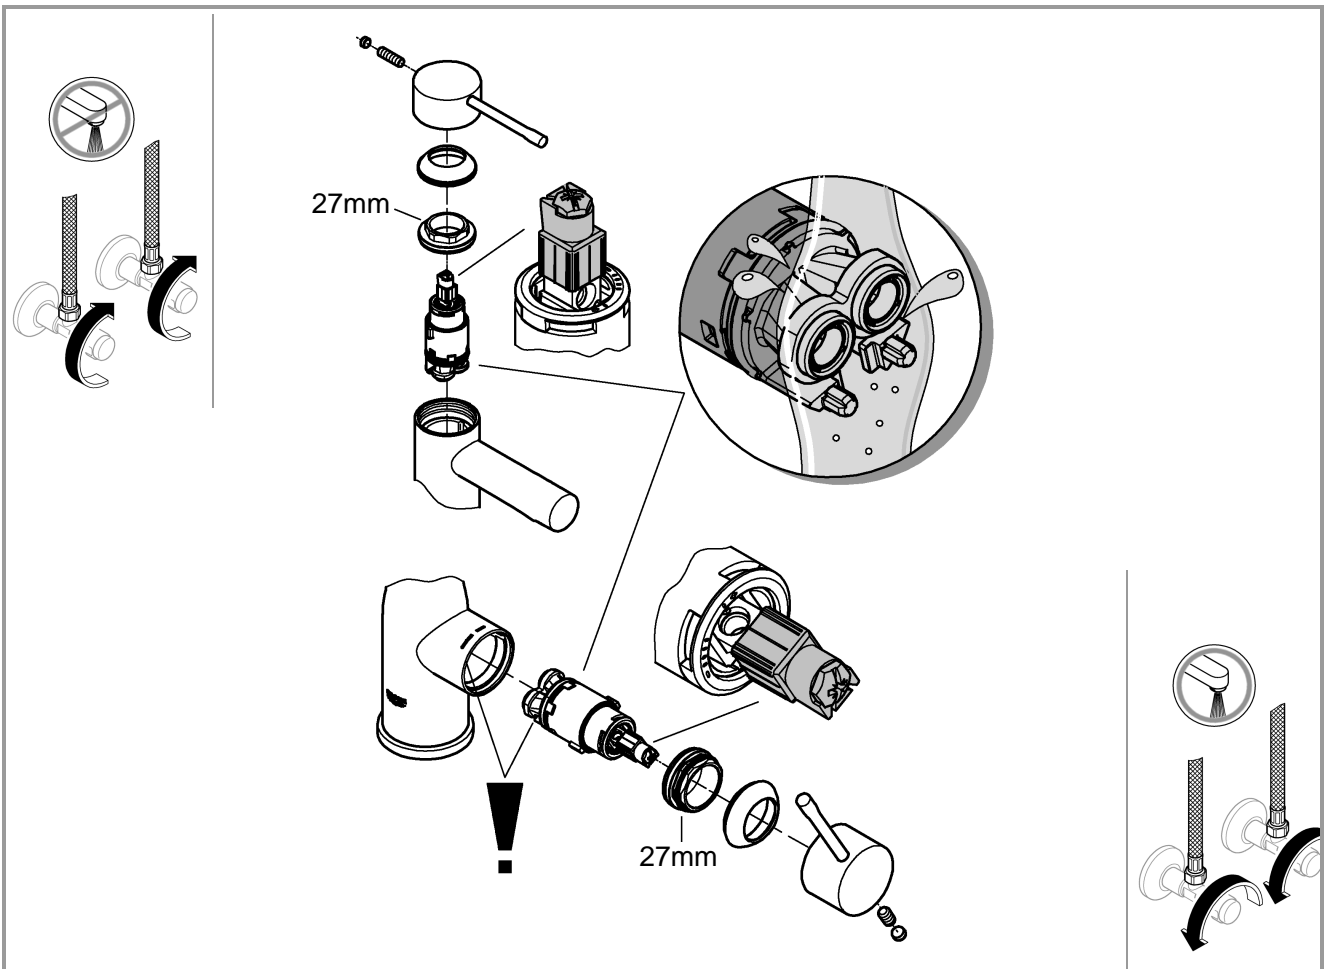

1

2

3

	07 052	180mm
	*07 341	350mm

*19 017	13mm
	

A series of 20 horizontal lines spaced evenly down the page, providing a template for handwriting practice.

Pure Freude an Wasser

GROHE
WAVES