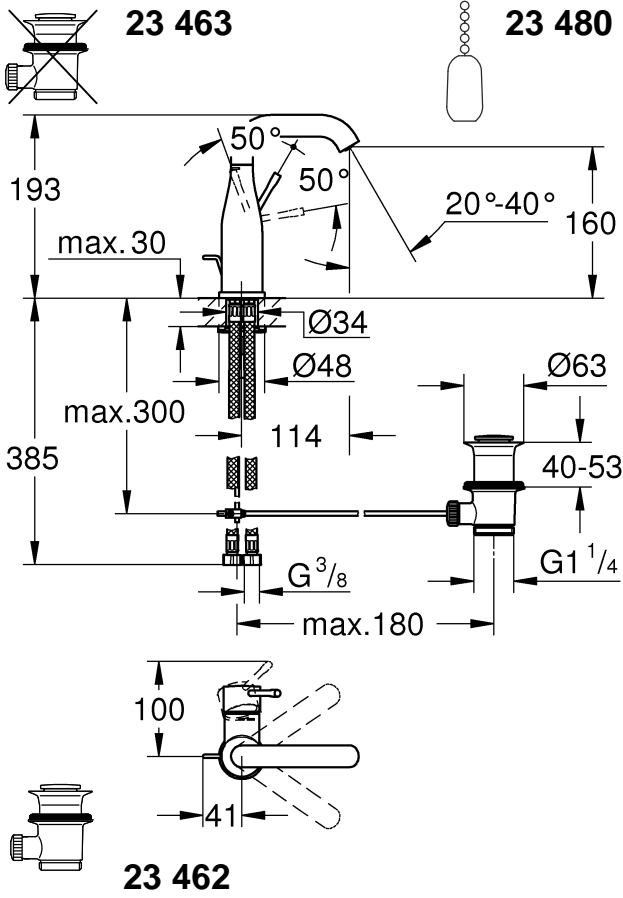

34 294

32 899

23 379

32 898

23 541

23 799

32 628

		32 901	
	150°		90°
	0°		0°
	360°		360°

1

2

3

	07 052	180mm
	*07 341	350mm

*19 017	13mm
	

A series of 20 horizontal lines spaced evenly down the page, providing a template for handwriting practice.

Pure Freude an Wasser

GROHE
WAVES