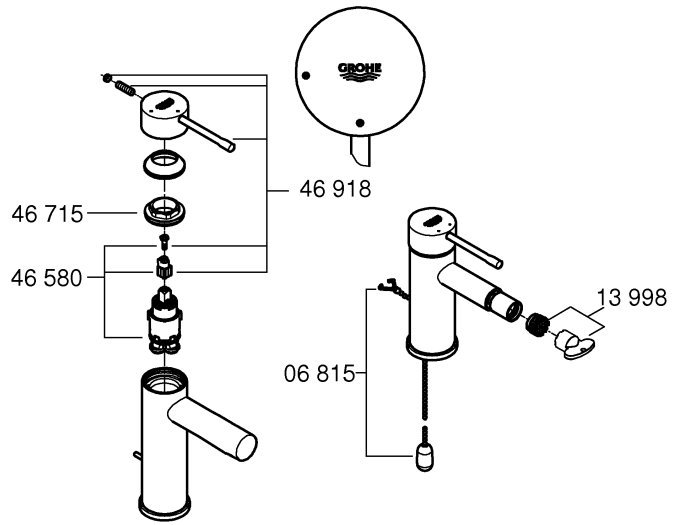

1

2

3

	07 052	180mm
	*07 341	350mm

*19 017	13mm
	

A series of 20 horizontal lines spaced evenly down the page, providing a template for handwriting practice.

Pure Freude an Wasser

GROHE
WAVES