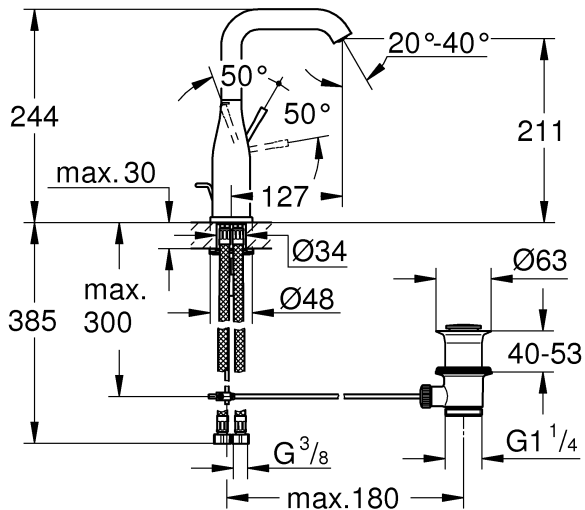

34 294

32 899

23 379

32 898

23 541

23 799

32 628

		32 901	
	150°		90°
	0°		0°
	360°		360°

1

2

3

	07 052	180mm
	*07 341	350mm

*19 017	13mm
	

A series of 20 horizontal lines spaced evenly down the page, providing a template for handwriting practice.

Pure Freude an Wasser

GROHE
WAVES