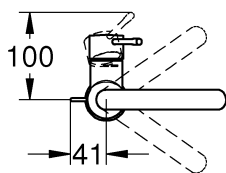

34 294

32 899

23 379

32 898

23 541

23 799

32 628

		32 901	
	150°		90°
	0°		0°
	360°		360°

1

2

3

	07 052	180mm
	*07 341	350mm

*19 017	13mm
	

A series of 20 horizontal lines spaced evenly down the page, providing a template for handwriting practice.

Pure Freude an Wasser

GROHE
WAVES