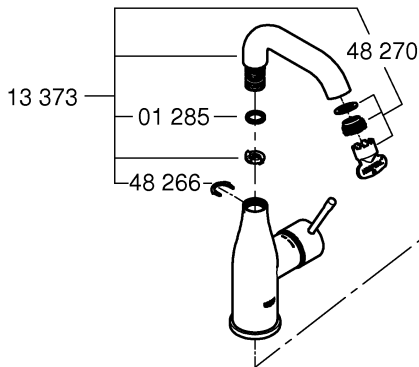

1

2

3

	07 052	180mm
	*07 341	350mm

*19 017	13mm
	

A series of 20 horizontal lines spaced evenly down the page, providing a template for handwriting practice.

Pure Freude an Wasser

GROHE
WAVES