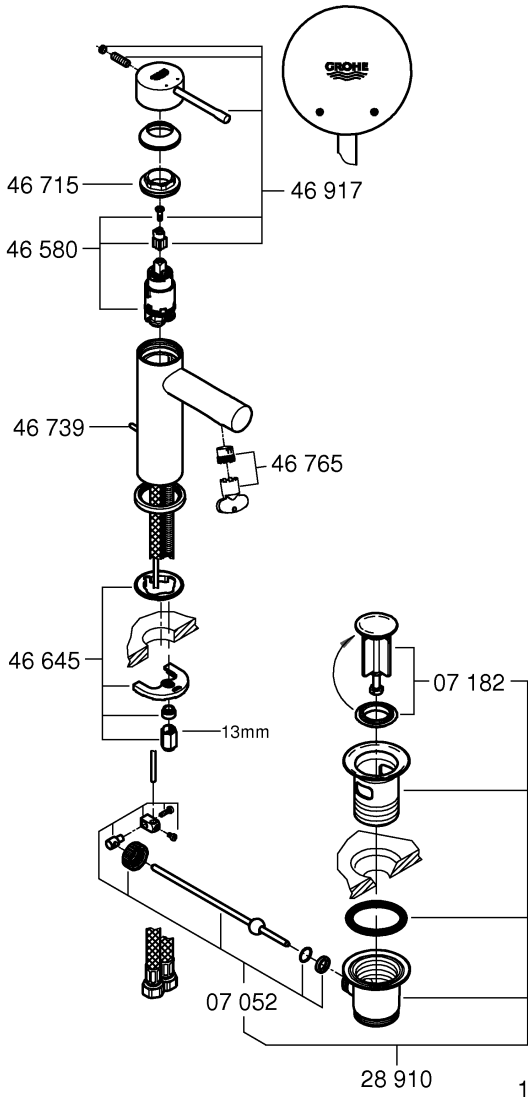

34 294

32 899

23 379

32 898

23 541

23 799

32 628

		32 901	
	150°		90°
	0°		0°
	360°		360°

1

2

3

	07 052	180mm
	*07 341	350mm

*19 017	13mm
	

A series of 20 horizontal lines spaced evenly down the page, providing a template for handwriting practice.

Pure Freude an Wasser

GROHE
WAVES