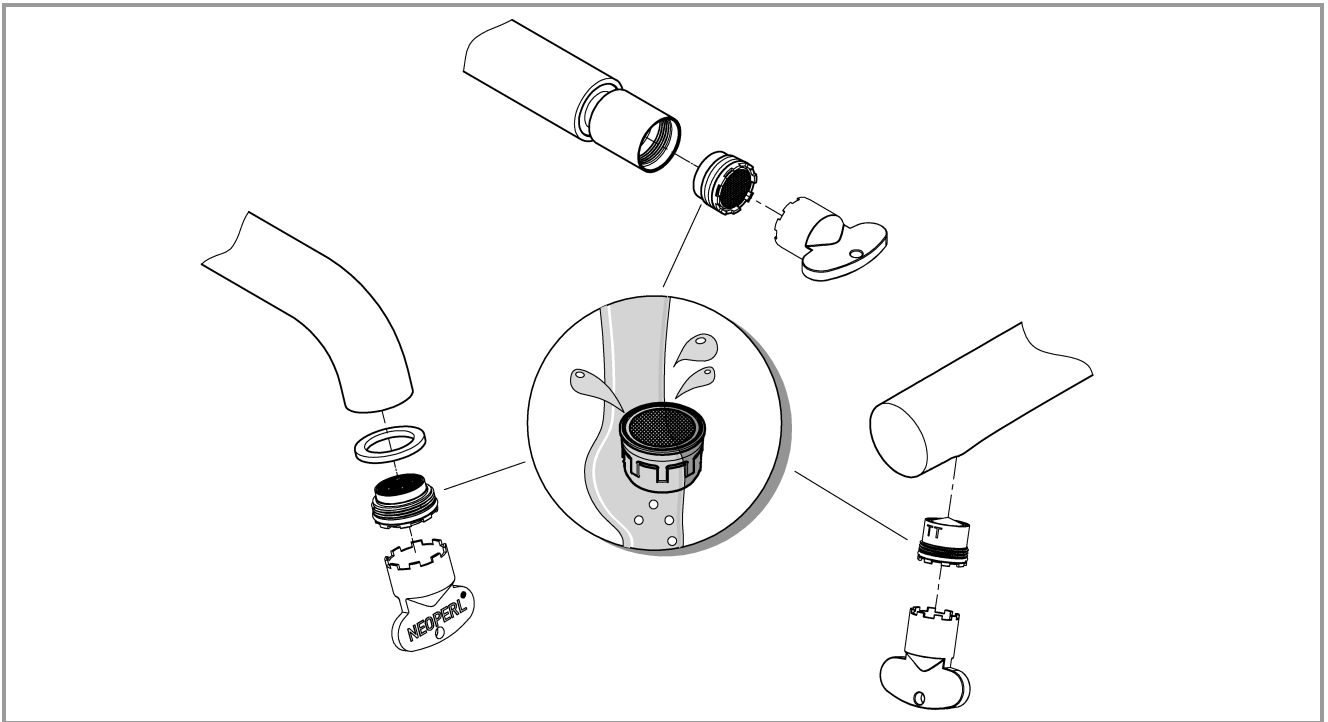

1

2

3

	07 052	180mm
	*07 341	350mm

*19 017	13mm
	

A series of 20 horizontal lines spaced evenly down the page, providing a template for handwriting practice.

Pure Freude an Wasser

GROHE
WAVES