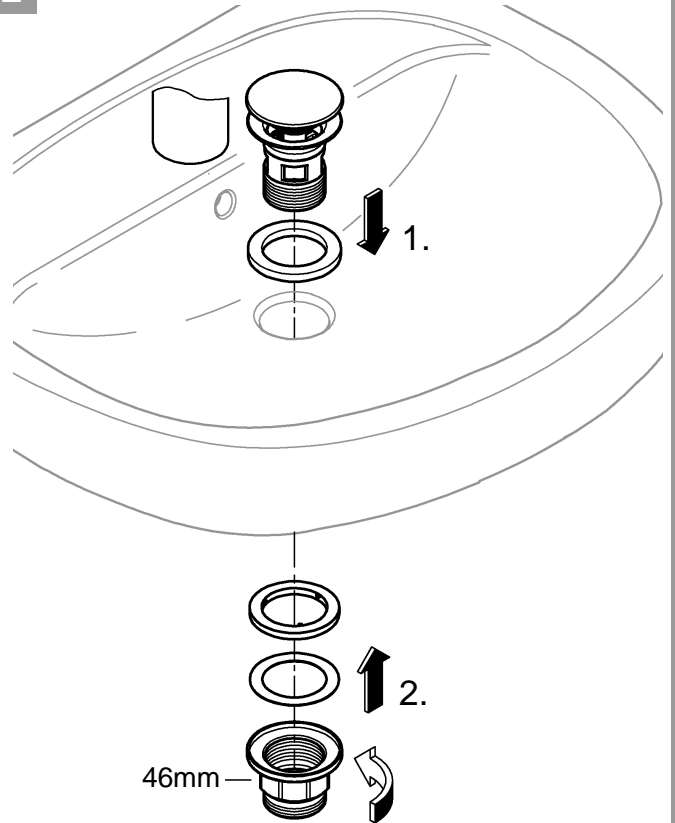

34 294

32 899

23 379

32 898

23 541

23 799

32 628

		32 901	
	150°		90°
	0°		0°
	360°		360°

1

2

3

	07 052	180mm
	*07 341	350mm

*19 017	13mm
	

A series of 20 horizontal lines spaced evenly down the page, providing a template for handwriting practice.

Pure Freude an Wasser

GROHE
WAVES