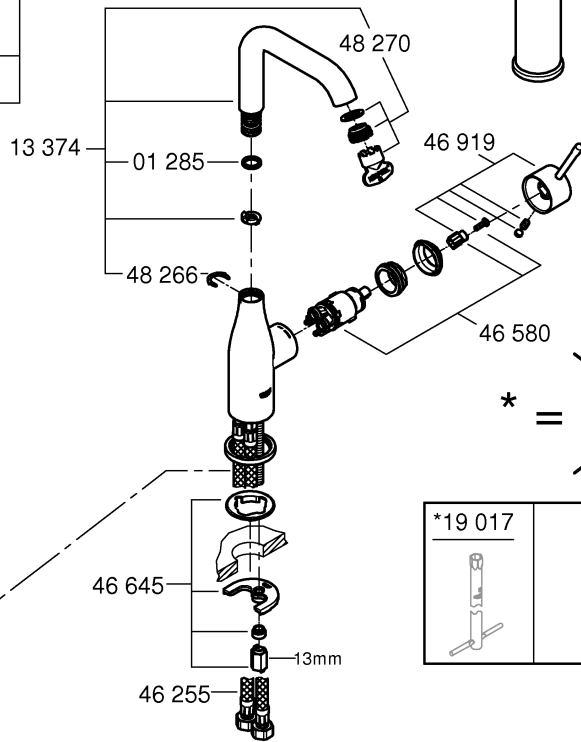

1

2

3

	07 052	180mm
	*07 341	350mm

*19 017	13mm
	

A series of 20 horizontal lines spaced evenly down the page, providing a template for handwriting practice.

Pure Freude an Wasser

GROHE
WAVES