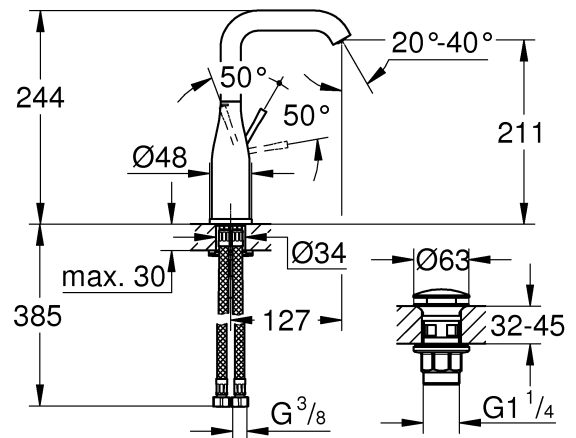

34 294

32 899

23 379

32 898

23 541

23 799

32 628

		32 901	
	150°		90°
	0°		0°
	360°		360°

1

2

3

	07 052	180mm
	*07 341	350mm

*19 017	13mm
	

A series of 20 horizontal lines spaced evenly down the page, providing a template for handwriting practice.

Pure Freude an Wasser

GROHE
WAVES