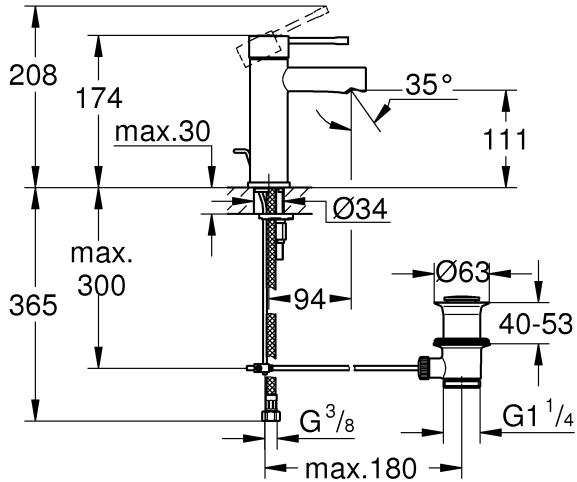

34 294

32 899

23 379

32 898

23 541

23 799

32 628

		32 901	
	150°		90°
	0°		0°
	360°		360°

1

2

3

	07 052	180mm
	*07 341	350mm

*19 017	13mm
	

A series of 20 horizontal lines spaced evenly down the page, providing a template for handwriting practice.

Pure Freude an Wasser

GROHE
WAVES