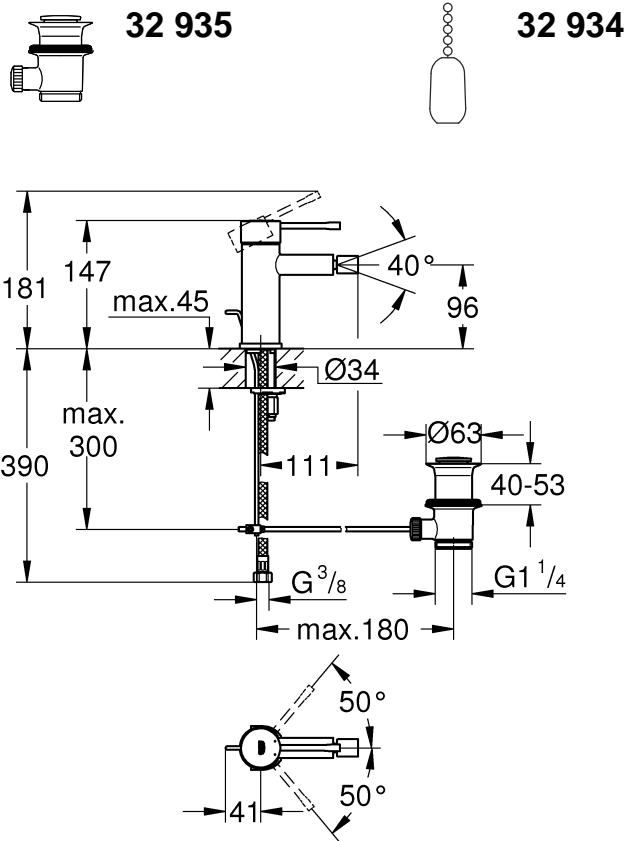

34 294

32 899

23 379

32 898

23 541

23 799

32 628

		32 901	
	150°		90°
	0°		0°
	360°		360°

1

2

3

	07 052	180mm
	*07 341	350mm

*19 017	13mm
	

A series of 20 horizontal lines spaced evenly down the page, providing a template for handwriting practice.

Pure Freude an Wasser

GROHE
WAVES