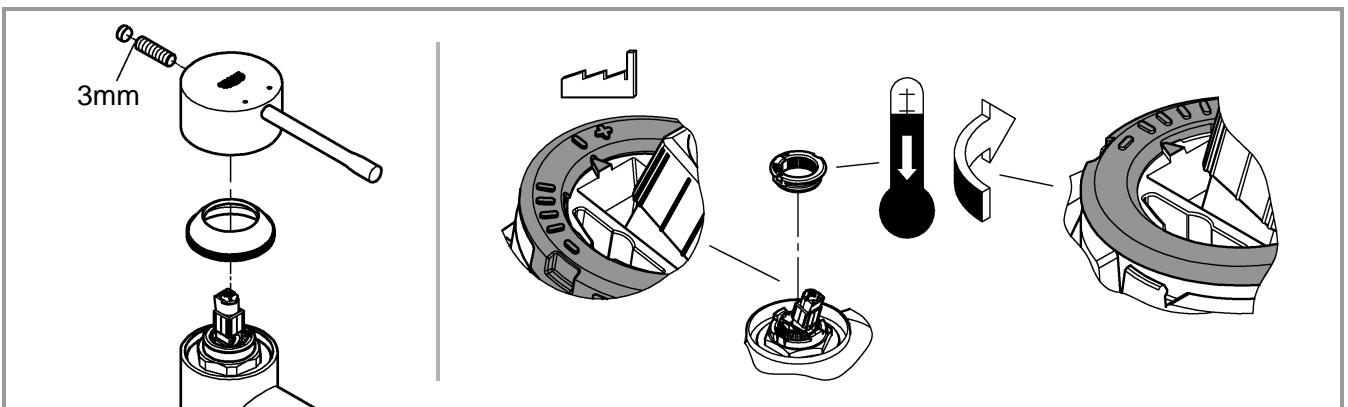

1

2

3

	07 052	180mm
	*07 341	350mm

*19 017	13mm
	

A series of 20 horizontal lines spaced evenly down the page, providing a template for handwriting practice.

Pure Freude an Wasser

GROHE
WAVES