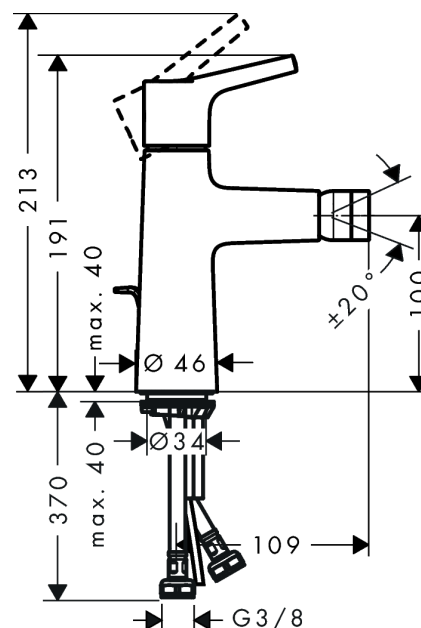

Talis S
Single lever bidet mixer with pop-up waste set
 Surfaces: **chrome** Article Number: **72200000**

Description

product features

- Material waste set: metal
- projection 126 mm
- aerator with ball pivot
- normal spray
- flow rate: 5 l/min
- ceramic cartridge
- temperature limitation adjustable
- pop-up waste set G 1¼
- suitable for continuous flow water heaters
- connection dimension: DN15

Technology

Product image

Scale drawing

Flowchart